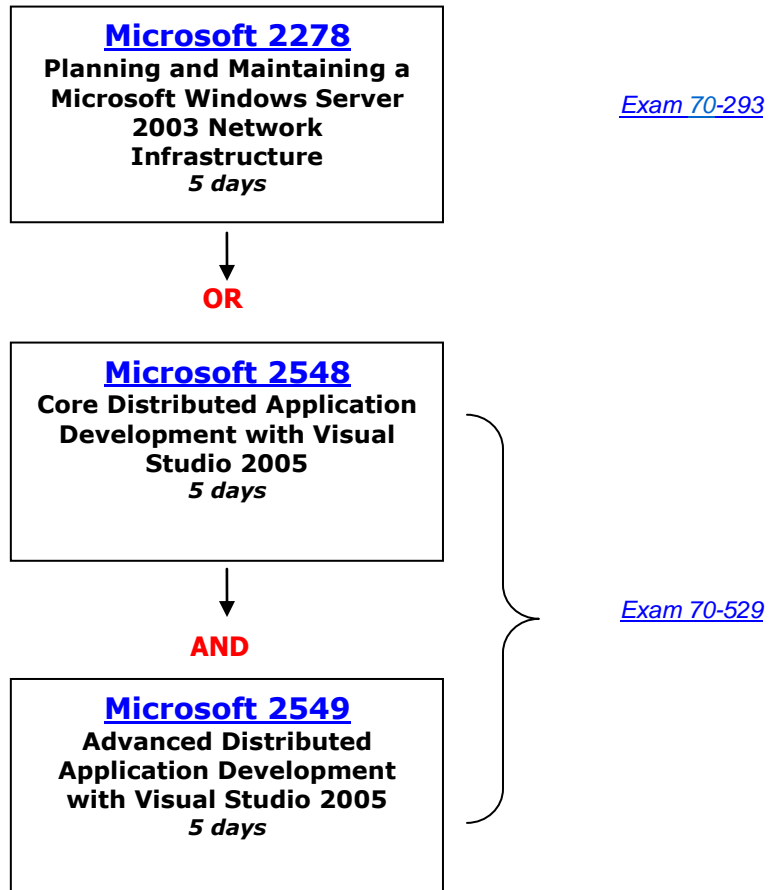

Microsoft 2276
Implementing a Microsoft
Windows Server 2003
Network Infrastructure:
Network Hosts
2 days

AND

Microsoft 2277
Implementing, Managing,
and Maintaining a Microsoft
Windows Server 2003
Network Infrastructure:
Network Services
5 days

[Exam 70-291](#)

MCDBA: Microsoft SQL Server 2000

22- 27 days of Instructor led training - 4 exams
(3 Core Exams and 1 Elective Exam)

Elective Exams (One Exam Required)

MCDBA: Microsoft SQL Server 2000 Networking Systems